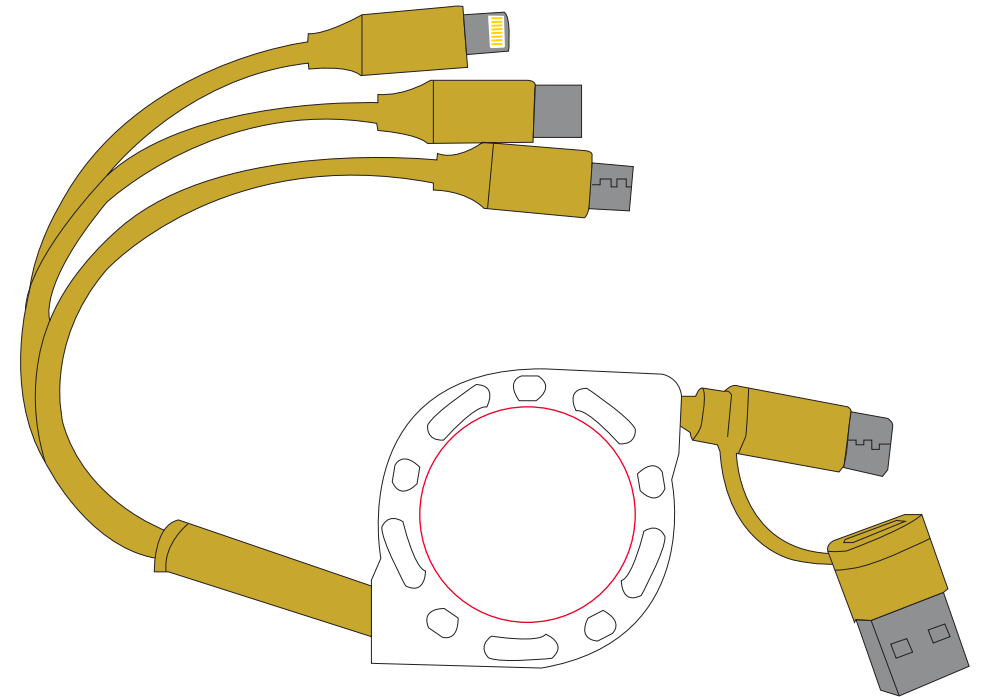

Approval Proof

Side 1

Side 2

Colours

Full Colour

Product Colour

Blue

Retractable Charging Cable
Standard Size
Branding Method: Domed Sticker

Logo Size

Terms & Conditions

It is the clients responsibility to check the above artwork has been produced correctly by our factory to suit the manufacturing process. Whilst every effort has been made to copy the artwork provided, certain pantones have a tolerance of -10% +10% colour variation. Please note colours can vary from monitor so always check the pantone. Any correction/amendments after Moulds/Screens have been created will result in a new Mould/Screen being required and charged. By signing off acceptance you have agreed to proceed and such no errors or omissions can be accepted or highlighted once the goods have been delivered.