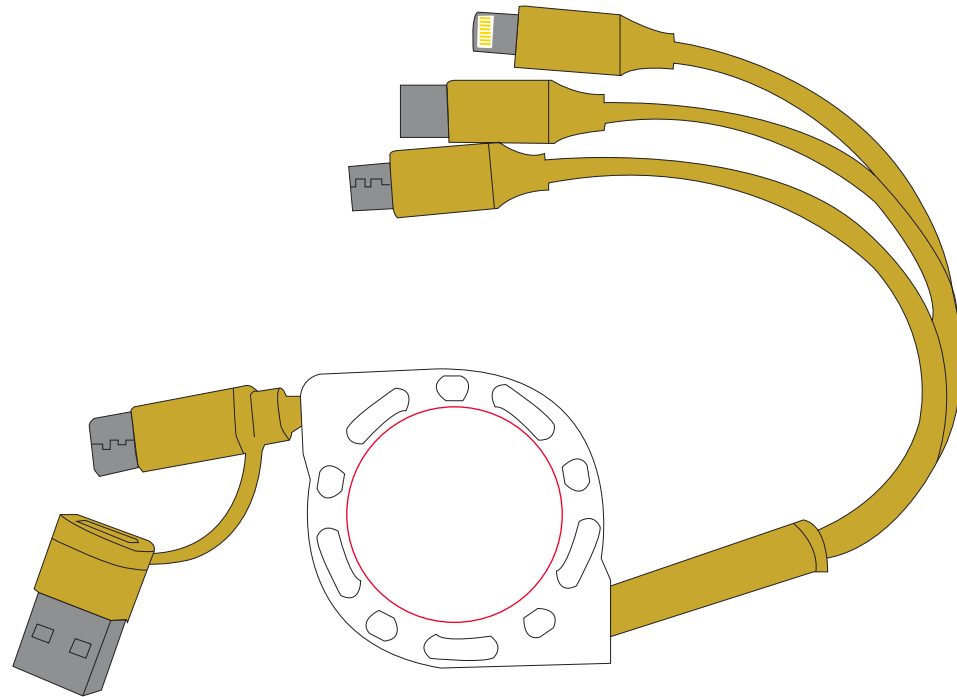

Approval Proof

Side 1

Side 2

Colours

Full Colour

Product Colour

Blue

Retractable Charging Cable
Standard Size
Branding Method: Domed Sticker

Logo Size

Terms & Conditions

It is the clients responsibility to check the above artwork has been produced correctly by our factory to suit the manufacturing process. Whilst every effort has been made to copy the artwork provided, certain pantones have a tolerance of -10% +10% colour variation. Please note colours can vary from monitor so always check the pantone. Any correction/amendments after Moulds/Screens have been created will result in a new Mould/Screen being required and charged. By signing off acceptance you have agreed to proceed and such no errors or omissions can be accepted or highlighted once the goods have been delivered.